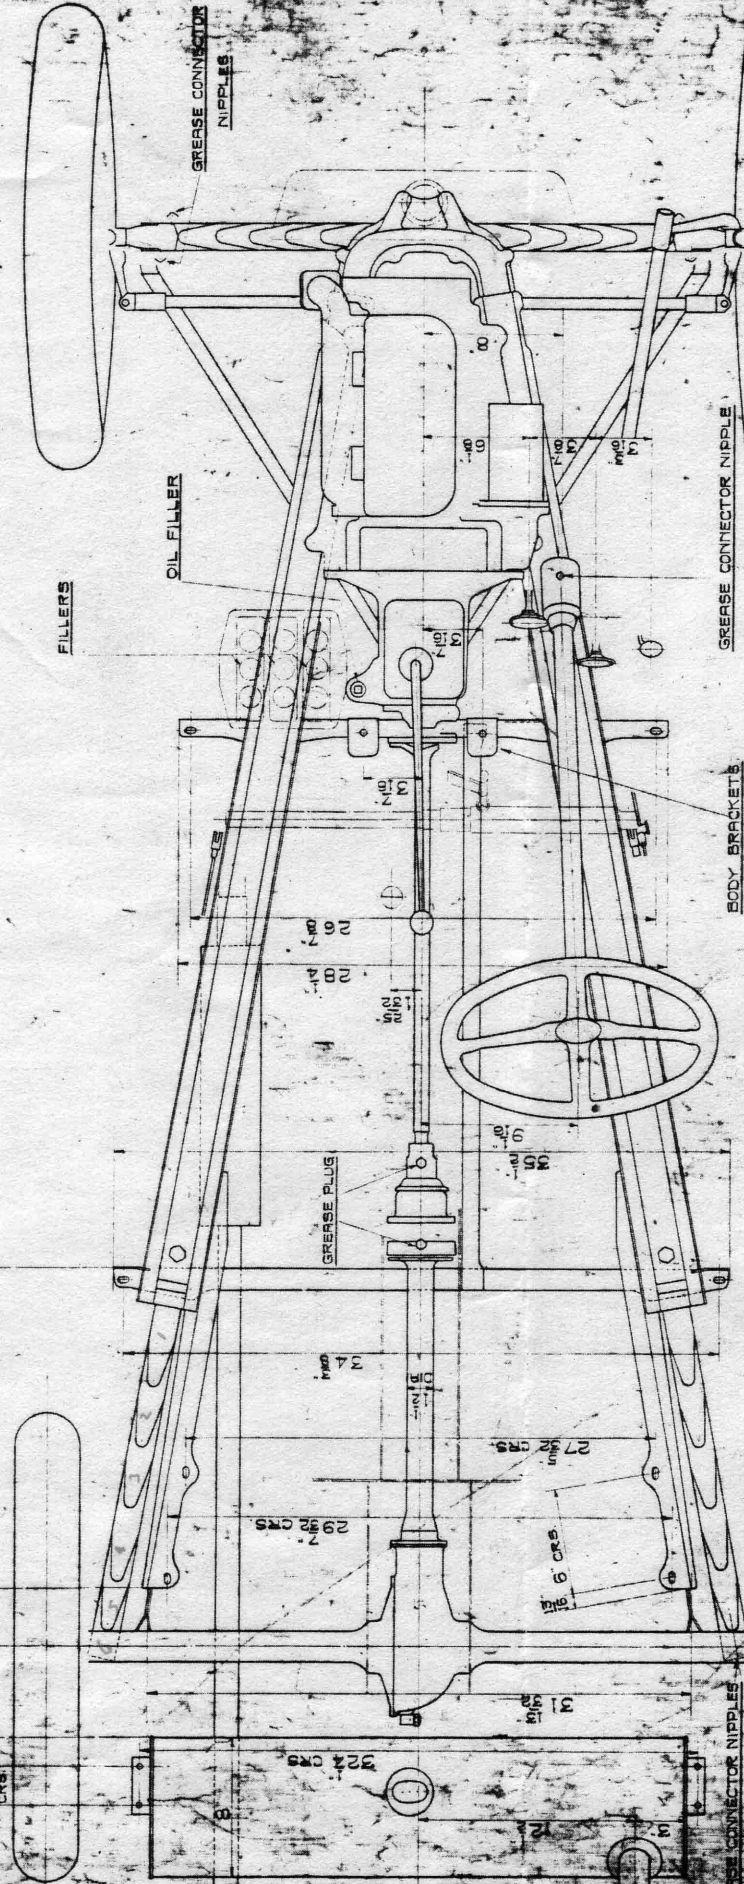

TOP OF FRAME WHEN
NORMALLY LOADED

318

6'-9" WHEELBASE

28

WHEEL CENTRE TO
TOP OF FRAME WHEN
NORMALLY LOADED

26 1/2
18 3/4
5 1/8
2 1/8

3 1/2" IS ACTUAL SIZE OF TYRE 29.75" x 8.70"